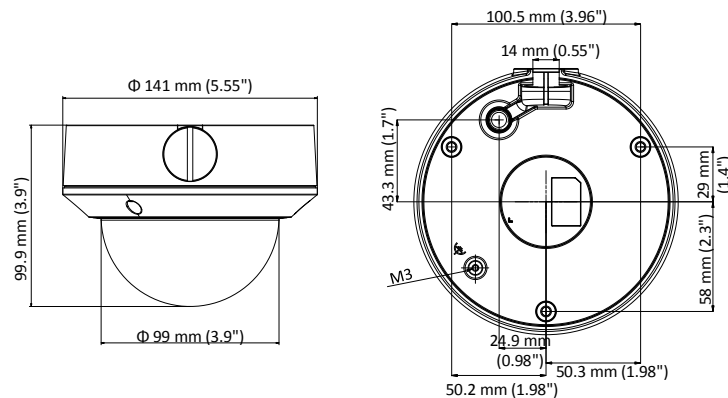

Network	
Network Storage	Support Micro SD/SDHC/SDXC card (128G), local storage and NAS (NFS,SMB/CIFS), ANR
Alarm Trigger	Motion detection, video tampering alarm, network disconnected, IP address conflicted, illegal login
Protocols	TCP/IP, ICMP, HTTP, HTTPS, FTP, DHCP, DNS, DDNS, RTP, RTSP, RTCP, NTP, UPnP, SMTP, IGMP, 802.1X, QoS, IPv6, UDP, Bonjour
General Function	One-key reset, anti-flicker, heartbeat, mirror, password protection, privacy mask, watermark
Firmware Version	5.5.2
API	ONVIF (PROFILE S, PROFILE G), ISAPI
Simultaneous Live View	Up to 6 channels
User/Host	Up to 32 users 3 levels: Administrator, Operator and User
Client	iVMS-4200, iVMS-4500, iVMS-5200
Web Browser	IIE7+, Chrome18-42, Firefox5.0+, Safari5.02+
Interface	
Communication Interface	1 RJ45 10M/100M self-adaptive Ethernet port
Video Output (Without -Z)	1Vp-p composite output (75 Ω/BNC)
General	
Operating Conditions	-30 °C to 50 °C (-22 °F to 122 °F), humidity: 95% or less (non-condensing)
Power Supply	12 VDC ± 25%, 5.5 mm coaxial power plug PoE (802.3af, class 3)
Power Consumption and Current	-IZ: 12 VDC, 0.8 A, Max: 10 W; PoE: (802.3af, 36 V to 57 V), 0.35 A to 0.2 A, Max: 12 W -I: 12 VDC, 0.5 A, Max: 6 W; PoE: (802.3af, 36 V to 57 V), 0.22 A to 0.14 A, Max: 8 W
Protection Level	IP67, IK10 TVS 2000V lightning protection, surge protection and voltage transient protection
Material	Metal & Plastic
Dimensions	Camera: Φ 141 mm × 99.9 mm (5.6" × 3.9") With package: 140 mm × 140 mm × 154 mm (5.5" × 5.5" × 6.1")
Weight	Camera: Approx. 830 g (1.8 lb.) With package: Approx. 1070 g (2.4 lb.)

Available Model

DS-2CD3721G0-I (2.7 mm to 13.5 mm), DS-2CD3721G0-IZ (2.7 mm to 13.5 mm)

Dimension

Accessory

DS-1227ZJ
In-ceiling Mount

DS-1273ZJ-135
Wall Mount

DS-1273ZJ-135B
Wall Mount

DS-1280ZJ-DM21
Junction Box