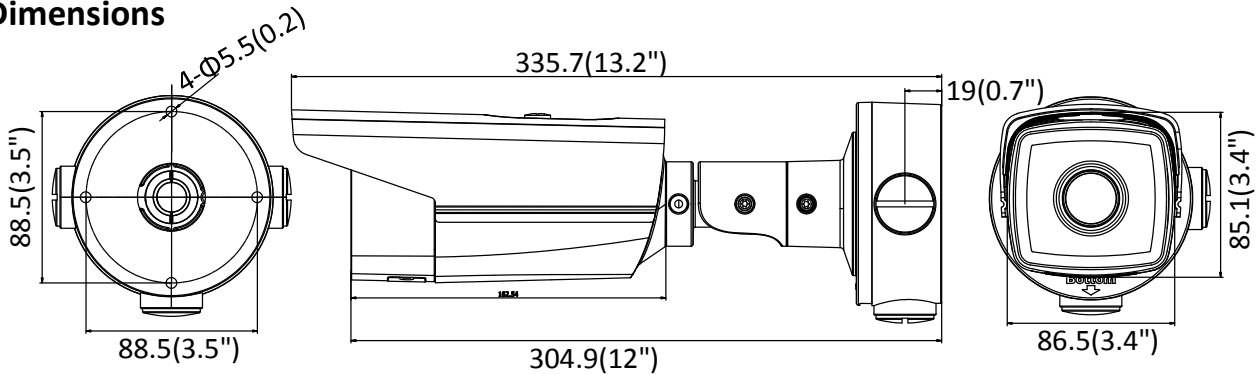

Available Models:

DS-2CD3T63G0-2I(2.8/4/6/8 mm), DS-2CD3T63G0-2IS(2.8/4/6/8 mm), DS-2CD3T63G0-4I(2.8/4/6/8 mm),

DS-2CD3T63G0-4IS(2.8/4/6/8 mm)

Dimensions

Unit:mm(inch)

Accessories

Distributed by