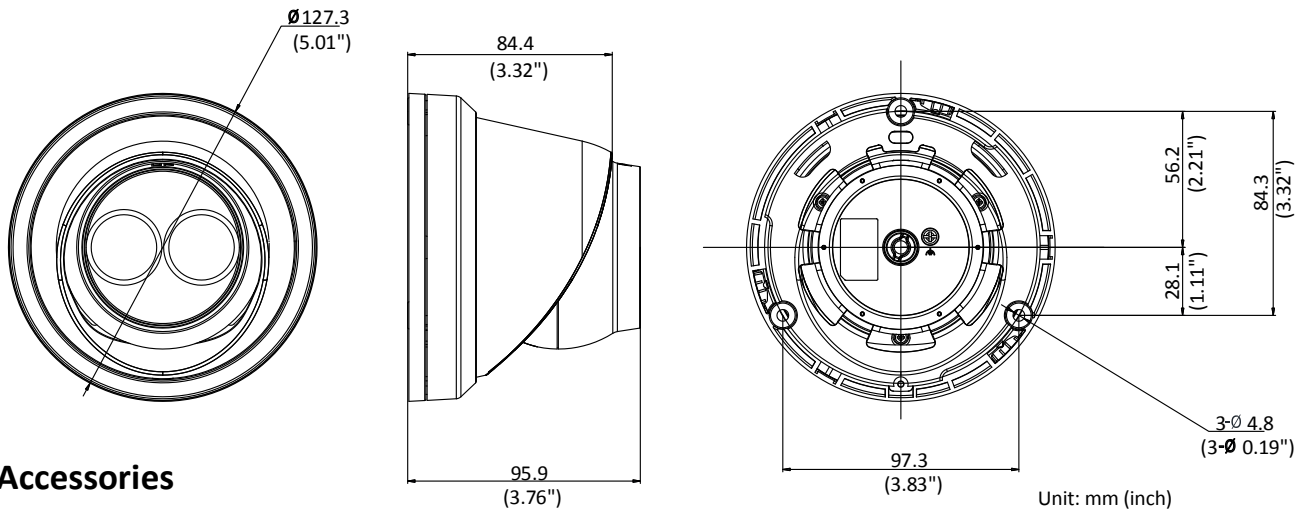

## Specifications

<b>Camera</b>	
Image Sensor	1/2.9" Progressive Scan CMOS
Min. Illumination	Color: 0.01 lux @(F1.2, AGC ON), 0.028 lux @(F2.0, AGC ON), 0 lux with IR
Shutter Speed	1/3 s to 1/100,000 s
Slow Shutter	Yes
Auto-Iris	No
Day & Night	IR Cut Filter
Digital Noise Reduction	3D DNR
WDR	120dB
3-Axis Adjustment	Pan: 0° to 360°, tilt: 0° to 75°, rotate: 0° to 360°
<b>Lens</b>	
Focal Length	2.8/4/6/8 mm
Aperture	F2.0
Focus	Fixed
FOV	2.8 mm, horizontal FOV: 97°, vertical FOV: 63°, diagonal FOV: 120° 4 mm, horizontal FOV: 78°, vertical FOV: 50°, diagonal FOV: 97° 6 mm, horizontal FOV: 60°, vertical FOV: 39°, diagonal FOV: 75° 8 mm, horizontal FOV: 39.5°, vertical FOV: 26°, diagonal FOV: 48°
Lens Mount	M12
<b>IR</b>	
IR Range	Up to 40 m
Wavelength	850nm
<b>Compression Standard</b>	
Video Compression	Main stream: H.265/H.264 Sub-stream: H.265/H.264/MJPEG Third stream: H.265/H.264
H.264 Type	Main Profile/High Profile
H.264+	Main stream supports
H.265 Type	Main Profile
H.265+	Main stream supports
Video Bit Rate	256 Kbps to 16 Mbps
<b>Smart Feature-set</b>	
Behavior Analysis	Line crossing detection, intrusion detection, unattended baggage detection, object removal detection
Exception Detection	Scene change detection
Face Detection	Yes
Region of Interest	Support 1 fixed region for main stream and sub-stream
<b>Image</b>	
Max. Resolution	3072 × 2048
Main Stream	50Hz: 20 fps (3072 × 2048, 3072 × 1728, 2944 × 1656), 25 fps (2560 × 1440, 1920 × 1080, 1280 × 720) 60Hz: 20 fps (3072 × 2048, 3072 × 1728, 2944 × 1656), 30fps (2560 × 1440, 1920 × 1080, 1280 × 720)
Sub-Stream	50Hz: 25fps (640 × 480, 640 × 360, 320 × 240) 60Hz: 30fps (640 × 480, 640 × 360, 320 × 240)

## Dimensions