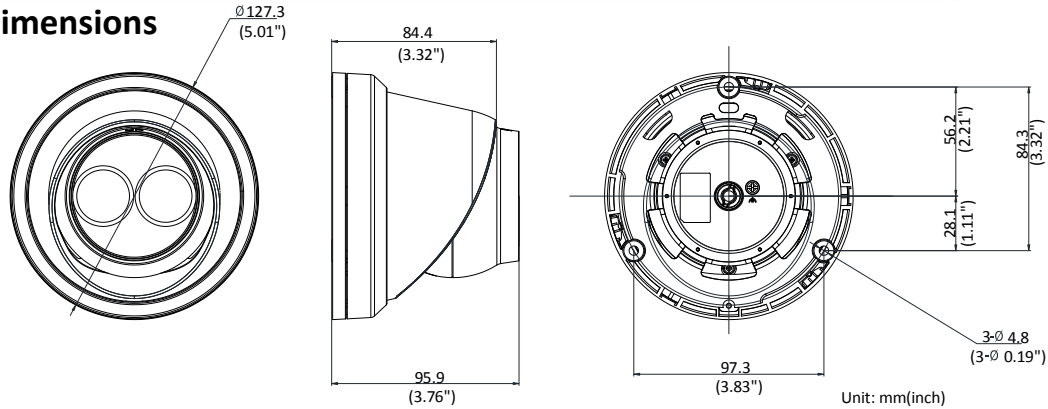

Standard	ONVIF (PROFILE S, PROFILE G), ISAPI
General Function	One-key Reset, Dual-VCA, Anti-Flicker, Heartbeat, Mirror, Password Protection, Privacy Mask, Watermark, IP Address Filter
Firmware Version	V5.5.60
API	ONVIF (PROFILE S, PROFILE G), ISAPI
Simultaneous Live View	Up to 6 channels
User/Host	Up to 32 users 3 levels: Administrator, Operator and User
Client	iVMS-4200, Hik-Connect, iVMS-5200, iVMS-4500
Web Browser	IE8+, Chrome 31.0-44, Firefox 30.0-51, Safari 8.0+
<b>Interface</b>	
Communication Interface	1 RJ45 10M/100M self-adaptive Ethernet port
On-board Storage	Built-in micro SD/SDHC/SDXC slot, up to 128 GB
Reset Button	Yes
<b>Smart Feature-set</b>	
Behavior Analysis	Line crossing detection, intrusion detection, unattended baggage detection, object removal detection
Exception Detection	Scene change detection
Face Detection	Yes
<b>General</b>	
Operating Conditions	-30 °C to +60 °C (-22 °F to +140 °F), Humidity 95% or less (non-condensing)
Power Supply	12 VDC ± 25%, 6W PoE(802.3af, 36 – 57V, class 3), 7W
IR Range	Up to 40 m
Protection Level	IP67
Dimensions	Camera: $\Phi$ 127.3 × 95.9 mm (5.01" × 3.78") Package: 150 × 150 × 141 mm (5.91" × 5.91" × 5.55")
Weight	Camera: 620 g (1.37 lb.)

## Dimensions