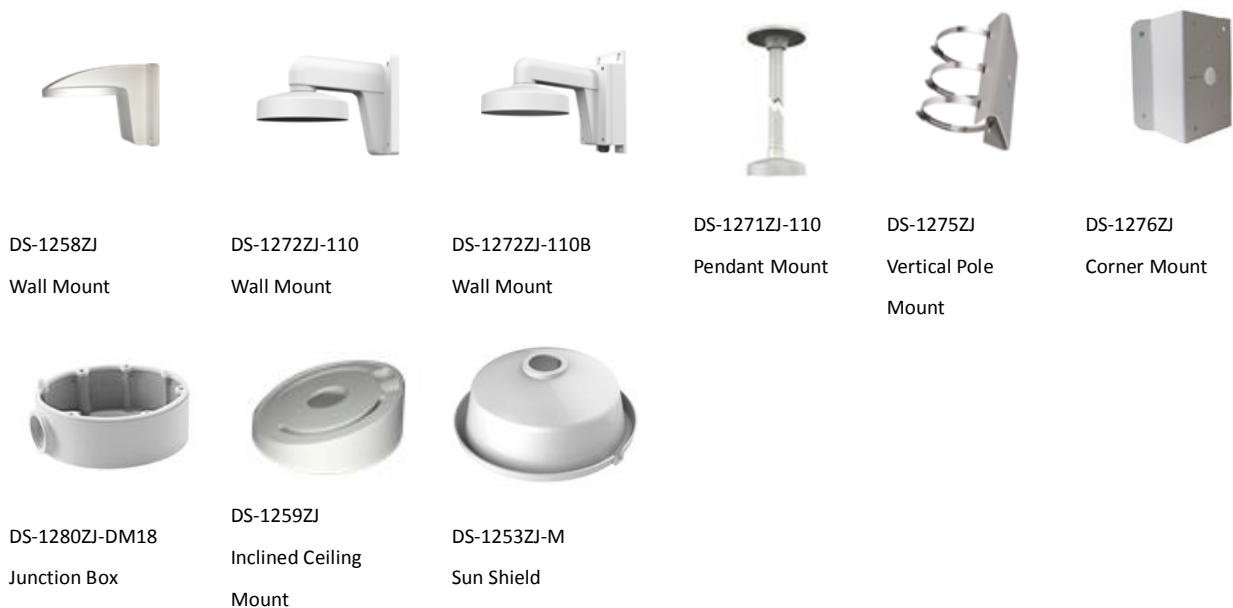

Power Consumption and Current	PoE: (802.3af, 36V-57V), 0.2 A to 0.1 A, max. 6.5W 12 VDC, 0.4 A, max. 5W
Protection Level	IP67, IK10
Material	Front cover: plastic, base: metal
Dimensions	Camera: Φ 111 × 82.4 mm (Φ 4.4" × 3.2") With package: 135 × 135 × 110 mm (5.3" × 5.3" × 4.3")
Weight	Camera: approx. 497 g (1.1 lb.) With package: approx. 597 g (1.3 lb.)

Available Models:

DS-2CD3123G0E-I (2.8/4/6mm), DS-2CD3123G0E-IS (2.8/4/6mm), 2CD3123G0E-IW (2.8/4mm), DS-2CD3123G0E-IWS (2.8/4mm)

Dimensions

Accessories