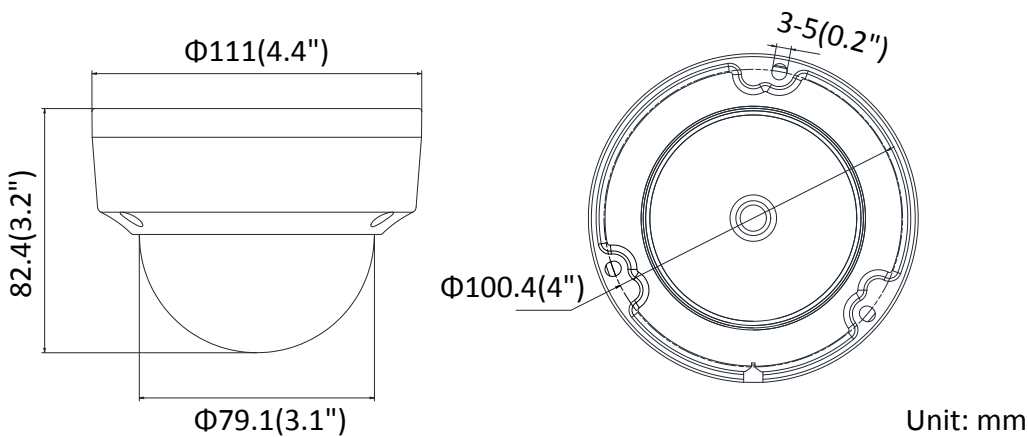

Power Consumption and Current	PoE: (802.3af, 36V-57V), 0.2 A to 0.1 A, max. 6.5W 12 VDC, 0.4 A, max. 5W
Protection Level	IP67, IK10
Material	Front cover: plastic, base: metal
Dimensions	Camera: Φ 111 × 82.4 mm (Φ 4.4" × 3.2") With package: 135 × 135 × 110 mm (5.3" × 5.3" × 4.3")
Weight	Camera: approx. 497 g (1.1 lb.) With package: approx. 597 g (1.3 lb.)

Available Models:

DS-2CD3123G0E-I (2.8/4/6mm), DS-2CD3123G0E-IS (2.8/4/6mm), 2CD3123G0E-IW (2.8/4mm), DS-2CD3123G0E-IWS (2.8/4mm)

Dimensions

Accessories