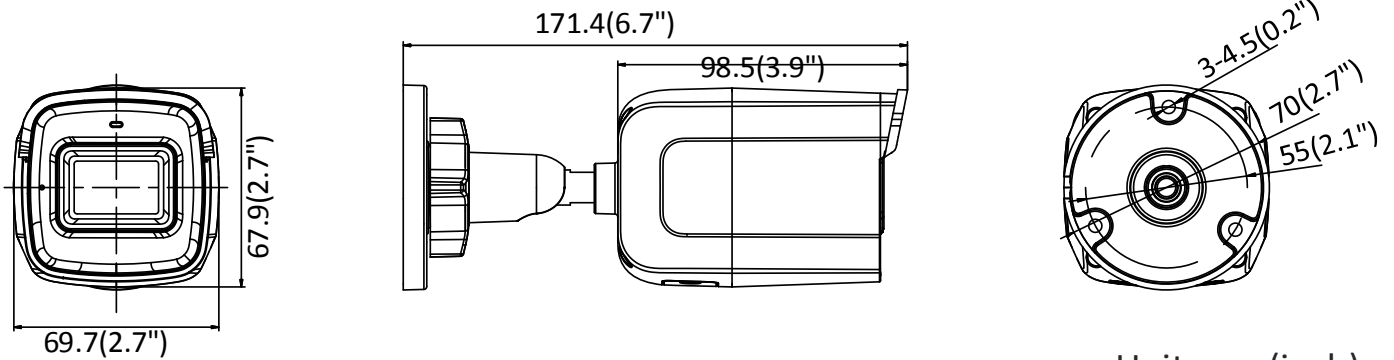

Dimensions

Unit: mm(inch)

Accessory

Distributed by