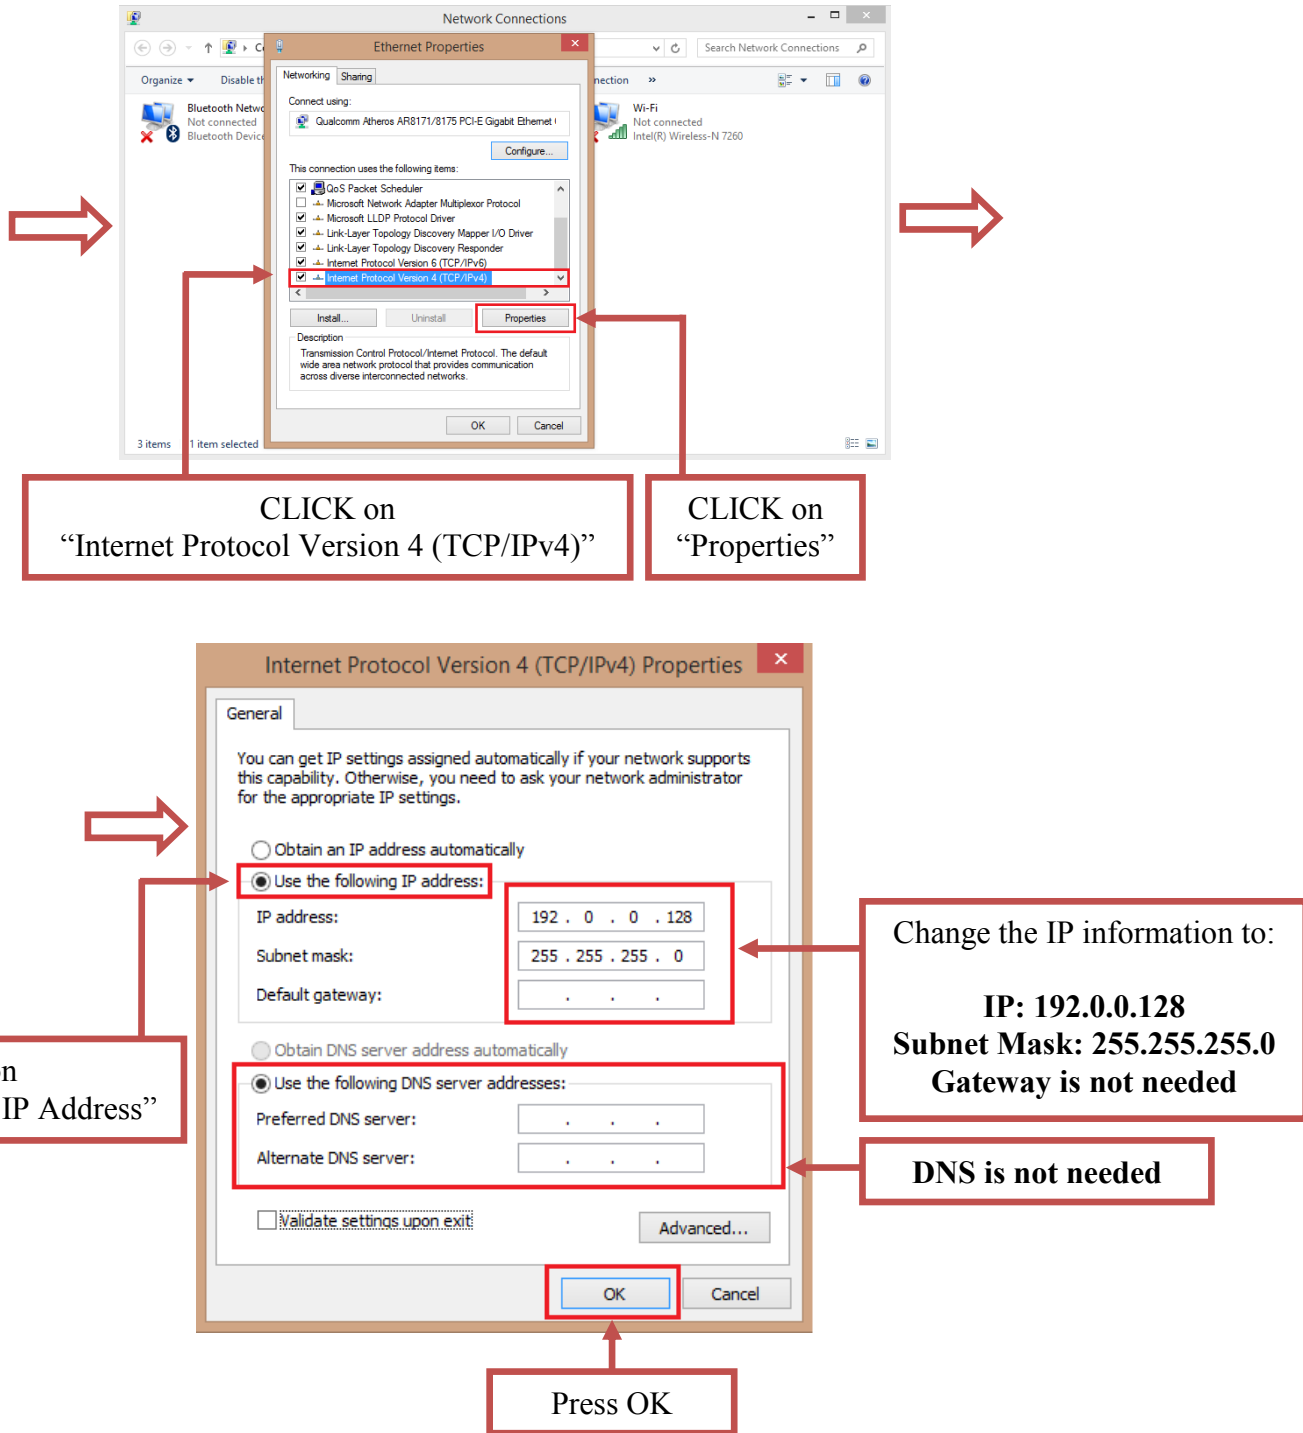

Title:	Changing Computer's IP Address				
Date:	06/11/2014	Version:	1.0	Pages	2
Product:	Windows PCs				
Action Required:	Information only				

Changing the Computer's IP address to **192.0.0.128** (Figure 1).

Figure 1 (Continues on the next page)

Title:	Changing Computer's IP Address				
Date:	06/11/2014	Version:	1.0	Pages	2
Product:	Windows PCs				
Action Required:	Information only				

Figure 1