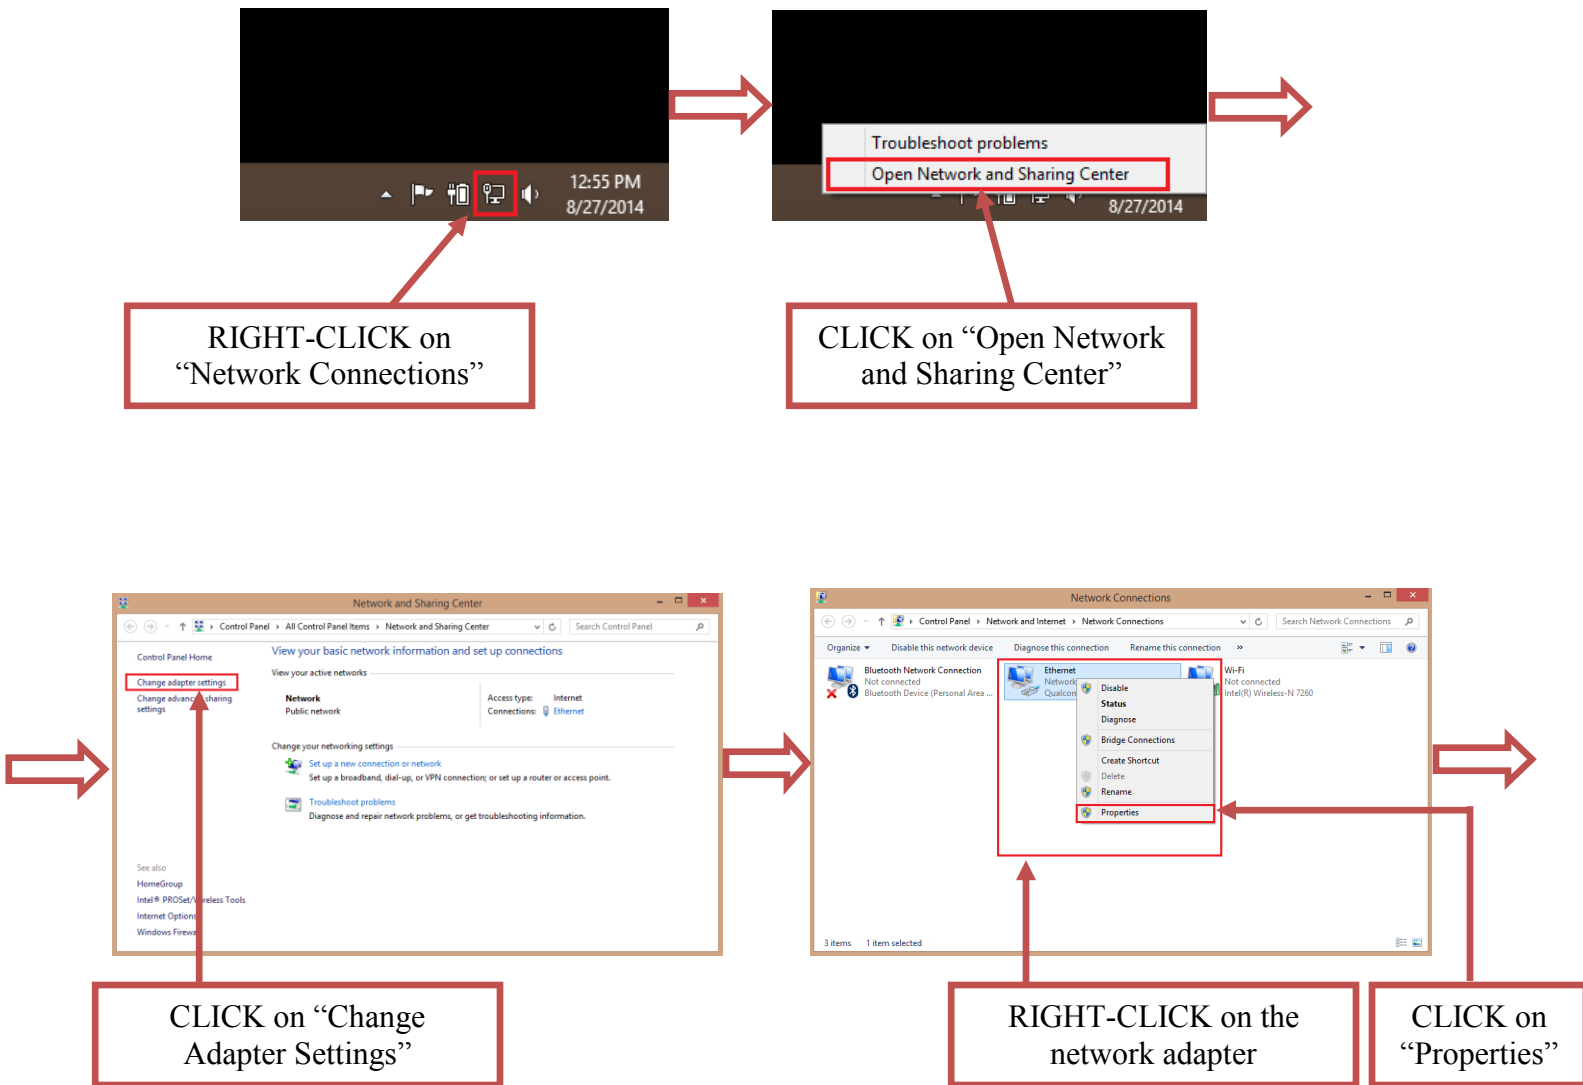

Title:	Changing Computer's IP Address				
Date:	06/11/2014	Version:	1.0	Pages	2
Product:	Windows PCs				
Action Required:	Information only				

Changing the Computer's IP address to **192.0.0.128** (Figure 1).