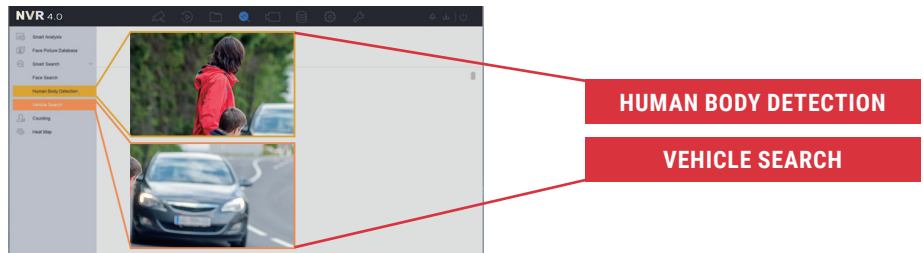

Quick Target Search: This feature saves time by identifying footage of people and vehicles automatically, so staff do not have to search footage manually.

Strobe Lighting and Audio Alarm Message: Enhances deterrence. Once a potential intruder has been accurately detected, the AcuSense camera triggers the built-in strobe light and audio alarm to warn the intruder before they act. (SL models)