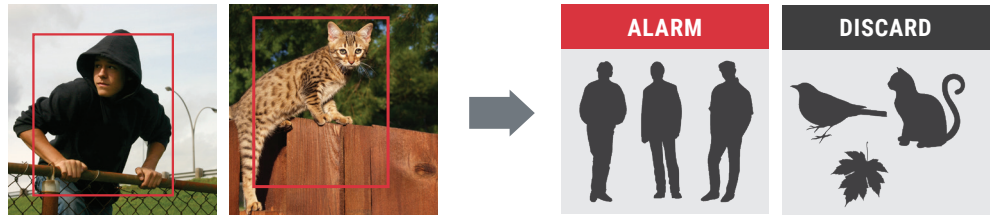

Key AcuSense benefits:

False Alarm Reduction: Avoid wasting time and money on non-threatening events, with quicker and more accurate intrusion detection.