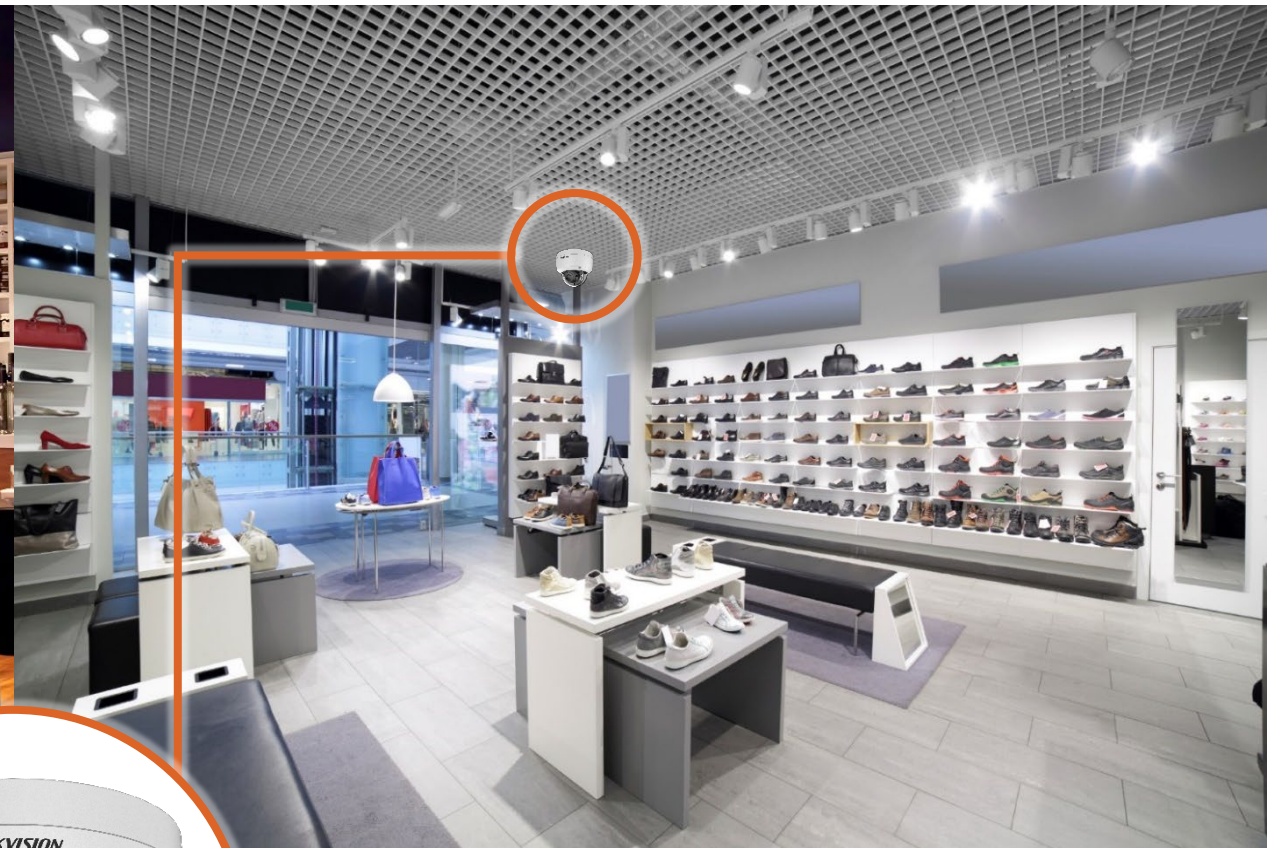

## EchoLight Technology Improves Dome Image in Tough Bubble Lens Conditions

- 1 Reduces the effect of dirt or scratches

Dirt or scratches removed from light pathway

- 2 Precise reflector for uniform lighting

Warm LED Light

Image results when the dome camera bubble is dirty or scratched

Camera with Conventional Light

Camera with EchoLight Technology

## Recommended Applications

Hotels

Retail Stores

Residential

Office Buildings