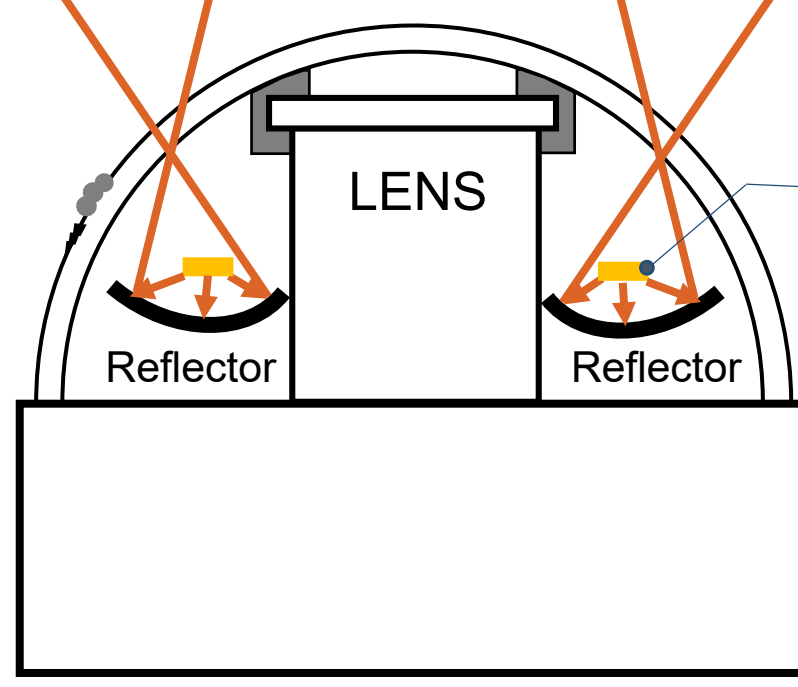

EchoLight Technology Improves Dome Image in Tough Bubble Lens Conditions

1. 1 Reduces the effect of dirt or scratches

Dirt or scratches removed from light pathway

1. 2 Precise reflector for uniform lighting

Warm LED Light

Image results when the dome camera bubble is dirty or scratched