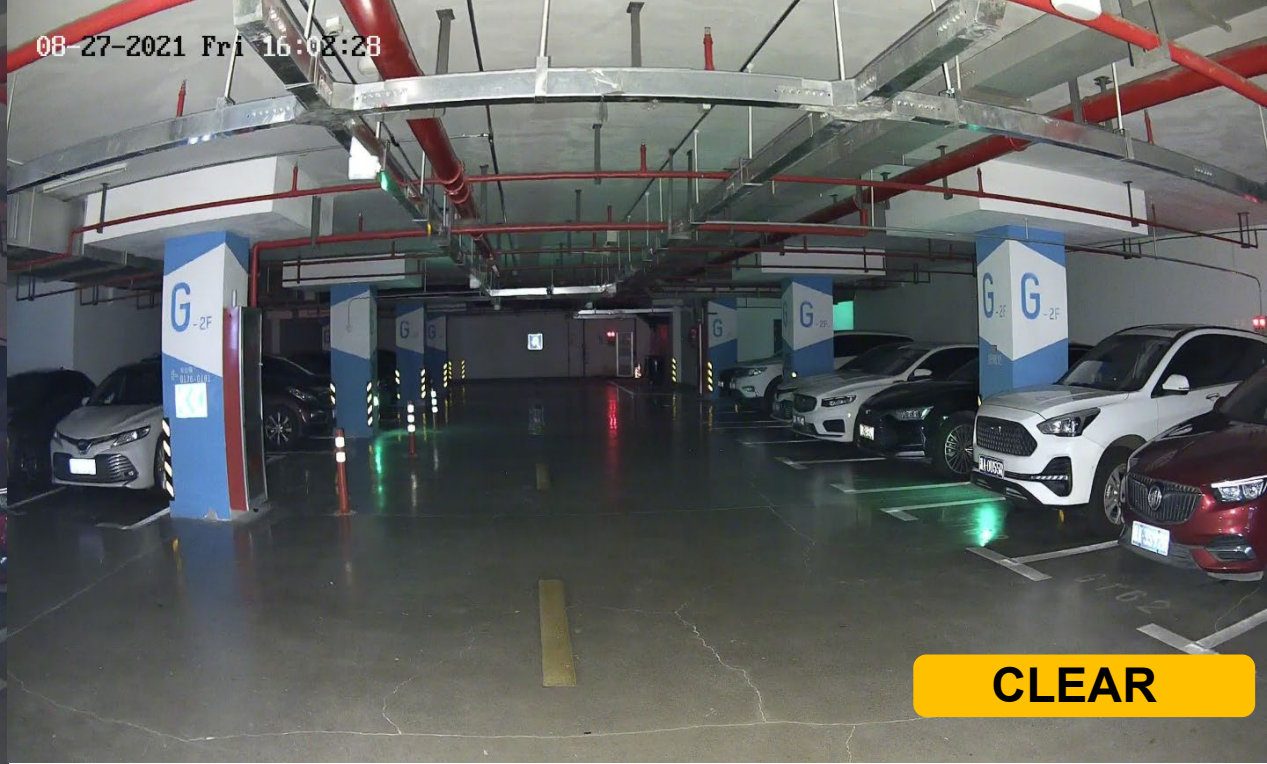

## EchoLight Technology Improves Dome Image in Tough Bubble Lens Conditions

- 1 Reduces the effect of dirt or scratches

Dirt or scratches removed from light pathway

- 2 Precise reflector for uniform lighting

Warm LED Light

Image results when the dome camera bubble is dirty or scratched

Camera with Conventional Light

Camera with EchoLight Technology