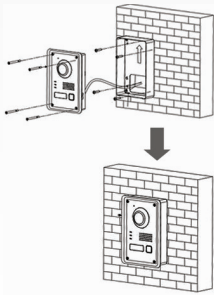

Connect with us: [Twitter](#) [Facebook](#) [LinkedIn](#) [YouTube](#) [Instagram](#)

hikvision.com

Two-wire IP Video Intercom Kit

DS-KIS602

Kit Contents

DS-KH6320-WTE1
Indoor Station with Wall Mounting Plate

DS-KD8003-IME1/Surface
Outdoor station with surface mount gang box

DS-3E0105P-E/M Switch
4-port portable switch with PoE

Outdoor Station Mounting Options

SURFACE MOUNT
INCLUDED

SHIELD MOUNT
SEPARATE

Accessories Sold Separately