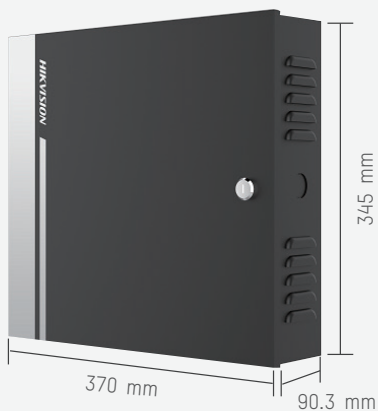

HIKVISION®

DS-K2810 Series Access Controller

Safe and Stable – Suitable for Diverse Scenarios
with Wide Adaptability

1/2/4 door
access control

10,000 Cards
50,000 Events

Advanced
access rule settings

Support
backup battery

Support
Wiegand26/34, RS485

Advanced access rule settings

- 1/ Multi-door interlocking 2/ Multi-door anti-passback

Support backup battery

Support backup battery for enhanced reliability

How it works

Product showcase

Model	DS-K2811	DS-K2812	DS-K2814
Control Door Number	1	2	4
Card Capacity	10,000		
Event Capacity	50,000		
Communication	TCP/IP, RS-485, Wiegand		
Backup Battery Connection	Support		
Power Supply	AC100-240V		