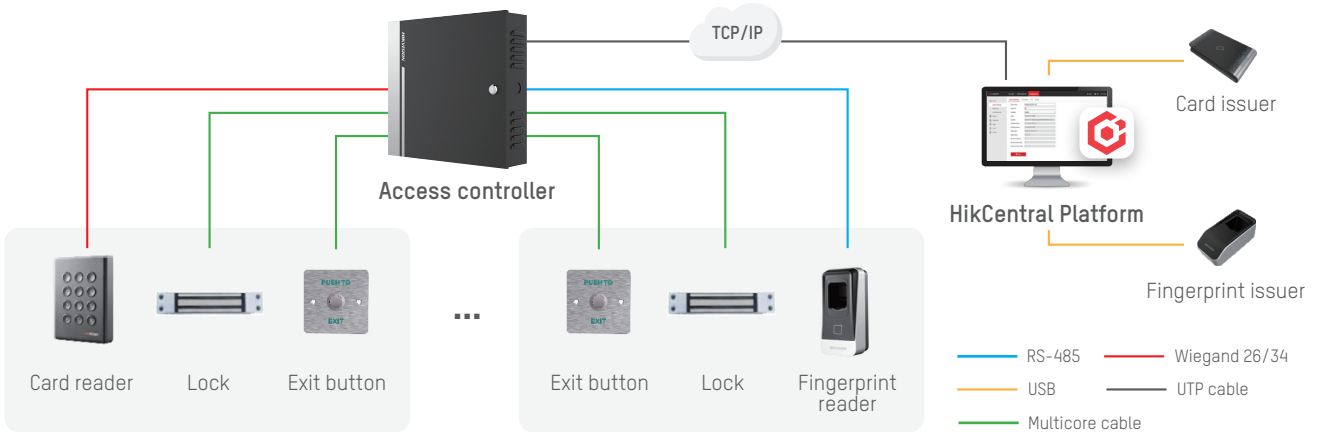

HIKVISION®

DS-K2810 Series Access Controller

Safe and Stable – Suitable for Diverse Scenarios
with Wide Adaptability

1/2/4 door
access control

10,000 Cards
50,000 Events

Advanced
access rule settings

Support
backup battery

Support
Wiegand26/34, RS485

Advanced access rule settings

- 1/ Multi-door interlocking 2/ Multi-door anti-passback

Support backup battery

Support backup battery for enhanced reliability

How it works

Product showcase

Model	DS-K2811	DS-K2812	DS-K2814
Control Door Number	1	2	4
Card Capacity	10,000		
Event Capacity	50,000		
Communication	TCP/IP, RS-485, Wiegand		
Backup Battery Connection	Support		
Power Supply	AC100-240V		