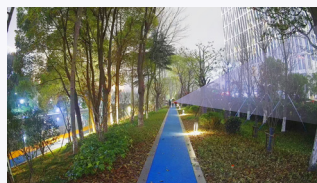

- Ensure clear, colorful imaging in low-light environments

Image taken by DF3T cameras 2 MP

Image taken by KF3T cameras 3K

3K Products Showcase

KF3T(-E)

DS-2CE10KF3T(-E)
DS-2CE12KF3T(-E)
DS-2CE72KF3T(-E)

- 24/7 color imaging with F1.0 aperture
- 0.0003 lux
- Warm light, WL 20/40m
- 130 dB WDR, 3D DNR
- PoC (-E)