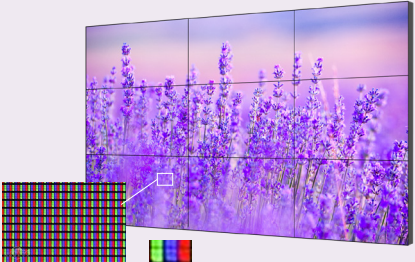

Each Pixel Captivates for Every View

Hikvision LCD Video Wall Display Mirror Series

HIKVISION[®]

EACH PIXEL CAPTIVATES FOR EVERY VIEW

Hikvision's new Mirror Series LCD Displays provide users with versatile, flexible collaboration tools, powerfully designed for a host of everyday scenarios - from board rooms to ball rooms, from lecture halls to shopping malls, and so much more. Hikvision LCD Displays captivate you with every pixel, harnessing the power of our superb technologies such as better color uniformity, high brightness, and pixel-level color calibration, all integrated into a slim unit with a tiny bezel. With cutting edge tech and expansive usability, Hikvision LCDs will meet every display need you can imagine.

◀ 3 Display Modes ▶

Monitoring Mode

Enhanced image restoration, frame rates, and gray scale.

Presentation Mode

Better display consistency, text clarity, and smooth text edges.

Movie Mode

Improved color saturation and image contrast.

- 1 Take test picture
- 2 Analyze pixel color
- 3 Generate calibration parameters
- 4 Write data to chip
- 5 Color well calibrated

◀ Precise Color Calibration ▶

True-to-life display

Precise color calibration brings you true-to-life colors and just the right brightness using pixel-by-pixel analysis. Flawless uniformity of color and brightness guarantees Hikvision's LCDs outstanding display performance.

Lifelike viewing from any angle

The 178-degree viewing angle offers more installation flexibility, providing a wealth of space to present clear imaging wherever your viewer is standing.

All-day operation