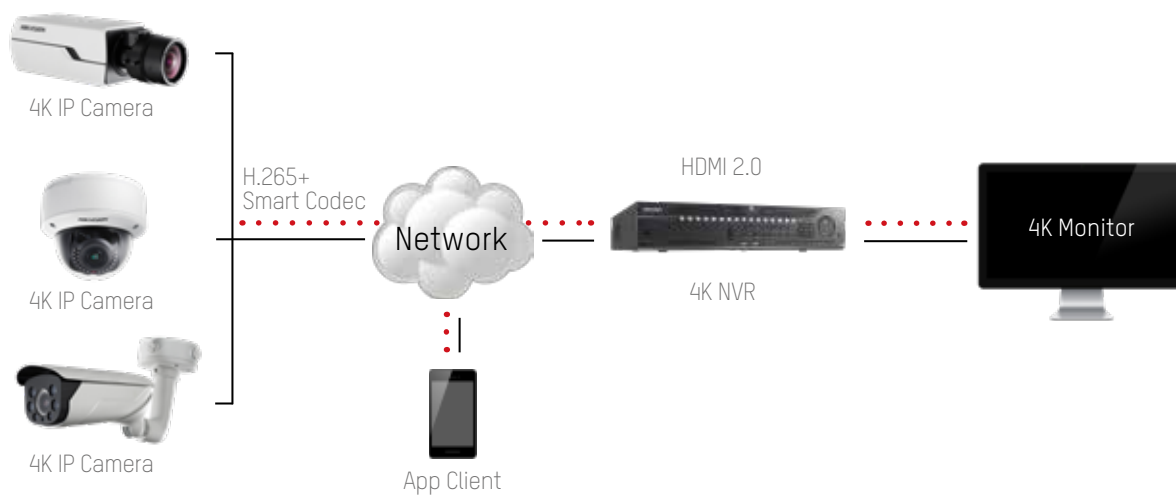

With 4K technology quickly coming into focus, opportunities to apply it to security efforts continue to grow. As a leading supplier of video surveillance equipment, Hikvision has paid close attention to the rise of 4K, and now has rolled out a complete set of 4K products in various markets worldwide.

Without 4K monitors and NVRs, 4K cameras cannot be used to their full potential, and therefore have little practical use in surveillance. But by packing ultra-high definition and smart functions into an entire set of 4K products – cameras, NVRs and monitors – Hikvision is providing a better experience for security customers.

SYSTEM STRUCTURE