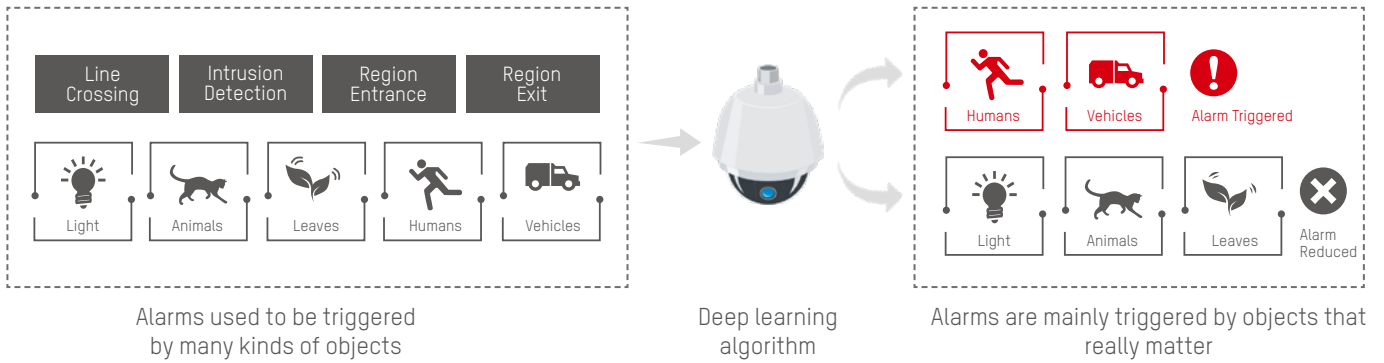

Most Efficient Use of Storage

How long can 5 TB of storage space last for eight 2 MP cameras?

Eight 2 MP cameras
 5 TB of storage

7 EMBEDDED DEEP LEARNING ALGORITHM

False Alarm Reduction and Auto-Tracking 2.0

Deep learning algorithm reduces false alarms caused by non-target objects such as animals, leaves and light changes, greatly improving the accuracy of alarms and auto-tracking.

APPLICATION SCENARIOS

Squares

Harbors

Cities

Stadiums

Intersections

Airports

Schools

Parking lots

Warehouses