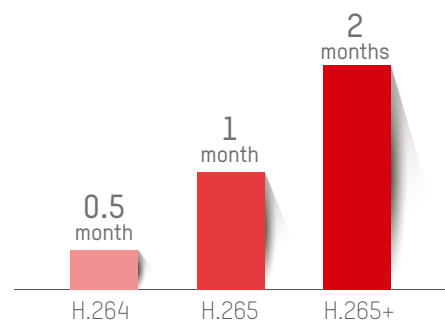

Most Efficient Use of Storage

How long can 5 TB of storage space last for eight 2 MP cameras?

Eight 2 MP cameras
5 TB of storage