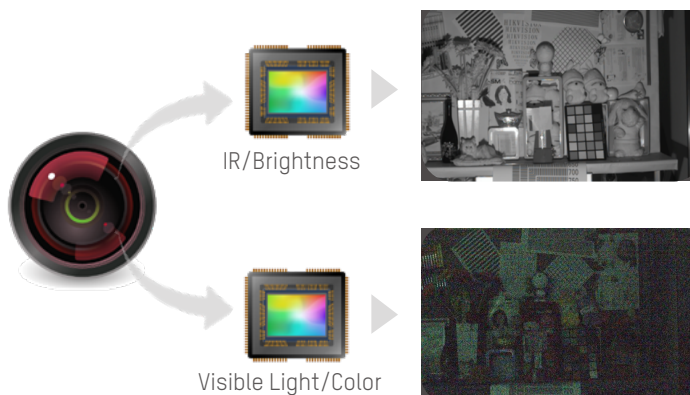

Deep Learning

- + Effective VCAs for practical applications

FEATURES OF NEW DF SERIES

1 DarkFighterX

Conventional camera

DarkFighter camera

DarkFighterX camera

DarkFighterX

- Higher brightness
- Better color fidelity
- Sharper edge
- Less noise and blur

**Note: only for DS-2DF8225IH-AEL(W) and DS-2DF8225I5H-AEL(W)*

Revolutionary Dual-Sensor Design

One sensor captures black and white images while the other captures color images. The two images then merge into one with full color and sufficient brightness.