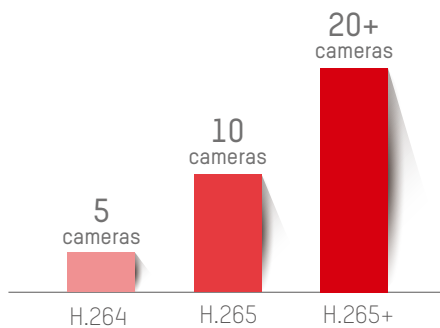

** Note: only for DS-2DF825015X-AEL(W), DS-2DF825018X-AEL(W)*

4 SUPER ZOOM

1x

6x

Zoom lens with unconventionally large focal length factors

Up to 50x optical zoom

** Note: only for DS-2DF825015X-AEL(W), DS-2DF825018X-AEL(W)*

27x

50x

5 4K

8 MP ultra-high definition

6 H.265+ CODEC

Most Efficient Use of Bandwidth

How many 2 MP cameras can be carried by a 20 Mbps broadband network?

20 Mbps broadband network

Most Efficient Use of Storage

How long can 5 TB of storage space last for eight 2 MP cameras?

Eight 2 MP cameras
 5 TB of storage

7 EMBEDDED DEEP LEARNING ALGORITHM

False Alarm Reduction and Auto-Tracking 2.0