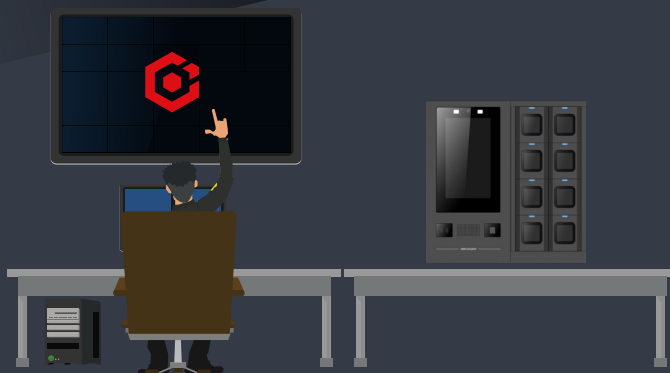

HIKVISION®

Body-Worn Camera Solution

Protect Your Security Officers
& Streamline Incident Management

Hikvision's body-worn cameras

are ideal for law enforcement and private security. With their compact, robust design and extended recording capabilities, they provide seamless evidence capture in critical moments. The integrated alarm system ensures instant command center alerts during emergencies, facilitating quick support and situational awareness. The advanced docking stations offer efficient file transfer and secure evidence management. Collectively, these elements combine to provide a comprehensive, end-to-end solution.

SOS

Audio
recording

Picture
capture

Video
recording

On/Off

**Security officers
on duty when an
incident takes place**

**Evidence capture
on the go**

**Data storage
at the dock station**

- Data transfer and storage
- Personnel management
- Digital evidence management

**Press to trigger the
alarm**

Command center

- View the incident in real-time
- Make a quick response

Reliable Performance on the Go

Easy and Intuitive Operation

Hikvision's Body Worn Cameras feature a large recording button on the front and, on the side, buttons to switch to mute mode, tape audio clips, send out alarm signals, and activate other handy functions. All contribute to easier one-handed operation on the move – even with gloves on.