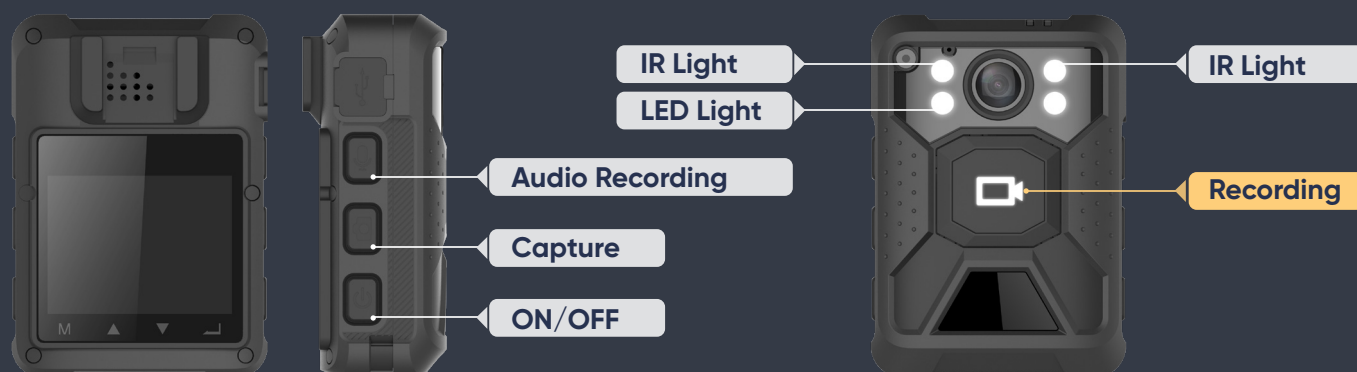

HIKVISION®

Body-Worn Camera Solution

Protect Your Security Officers
& Streamline Incident Management

Hikvision's body-worn cameras

are ideal for law enforcement and private security. With their compact, robust design and extended recording capabilities, they provide seamless evidence capture in critical moments. The integrated alarm system ensures instant command center alerts during emergencies, facilitating quick support and situational awareness. The advanced docking stations offer efficient file transfer and secure evidence management. Collectively, these elements combine to provide a comprehensive, end-to-end solution.

- Data transfer and storage
- Personnel management
- Digital evidence management

**Press to trigger the
alarm**

Command center

- View the incident in real-time
- Make a quick response

Reliable Performance on the Go

Compact and Rugged Design

Tested and proven countless times in the field, Hikvision's Body Worn Cameras are tailored for the rigors of duty. They are compact and easy to use, resisting dust and rain with water-proof and drop-proof exteriors. The robust design ensures stable video recording even when users are in adverse environments or the midst of action.

Easy and Intuitive Operation

Hikvision's Body Worn Cameras feature a large recording button on the front and, on the side, buttons to switch to mute mode, tape audio clips, send out alarm signals, and activate other handy functions. All contribute to easier one-handed operation on the move – even with gloves on.