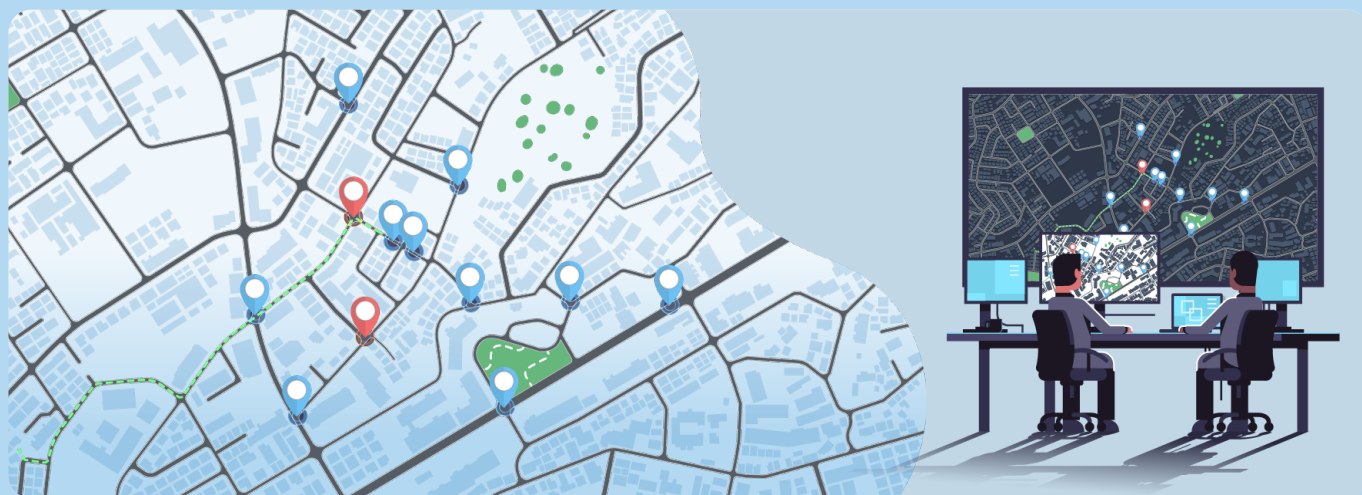

Klick Fast

Magnetic Clip

Chest Harness

Situation Awareness in the Center

Awareness in the Center

Real-Time View of Enforcement with HikCentral Platform

Staff at the command center can instantly get a video stream of the security staff on the ground.

Location Visualization

The GPS module in Hikvision's Body Worn Cameras uploads each user's location data to the command center in real time, so that command personnel can determine their location and patrol route.