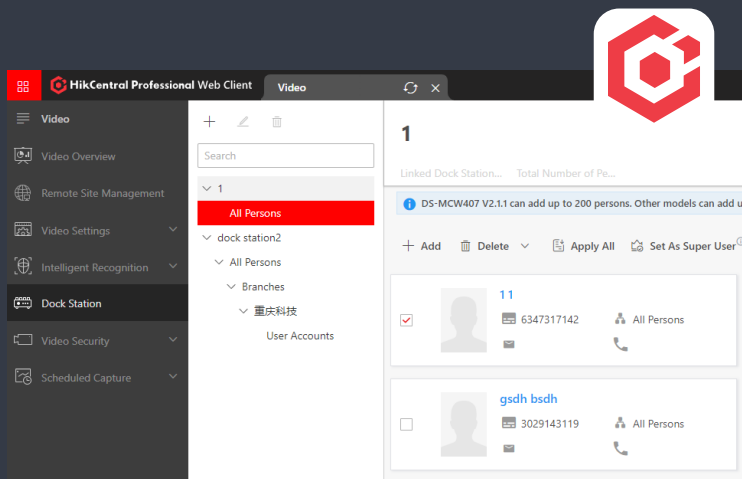

Location Visualization

The GPS module in Hikvision's Body Worn Cameras uploads each user's location data to the command center in real time, so that command personnel can determine their location and patrol route.

Efficient & Secure Data Management

- Automatic charging and offloading when a BWC is connected to the dock station
- Data encryption available following the AES-256 standard
- Tagged video footage locked and cannot be overwritten
- Only authorized personnel can access the footage
- Device assignment with ID verification via password, card, face recognition, and fingerprint
- Full control over access rights by assigning roles, responsibilities, and devices to security staff

Up to **32**
docking bays

Dual System Touchscreen Dock Station **DS-MDS005**

Open with
cards, PINs, facial
and **fingerprint** recognition >>>

13.3-inch touch-screen

Intuitive user interface

HikCentral Professional